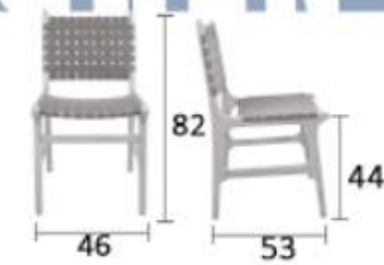

BEECH WOOD FRAME
POLISHED IN ANY COLOUR
UNPHOLSTRETED IN FABRIC OR LEATHER
CNC SEWING OPTION
PACKED IN CARTON BOX

RULA

TUNA

BEECH WOOD FRAME
POLISHED IN ANY COLOUR
UNPHOLSTRETED IN FABRIC OR LEATHER
PACKED IN CARTON BOX

BEECH WOOD FRAME
POLISHED IN ANY COLOUR
UNPHOLSTRETED IN REAL LEATHER
PACKED IN CARTON BOX

GREN