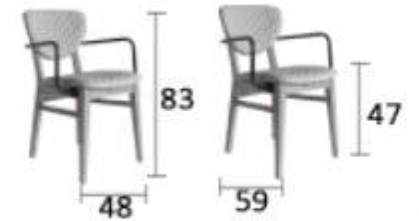

STIN

SOLID BEECH WOOD FRAME
UPHOLSTERED IN FABRIC OR LEATHER
CNC SEWING OPTION
BUTTONS ON THE BACK
POLISHED IN ANY COLOUR
PACKED IN CARTON BOX

SOLID BEECH WOOD FRAME
UPHOLSTERED IN FABRIC OR LEATHER
CNC SEWING OPTION
METAL ARMS INSTALLED IN ANY RAL COLOUR
POLISHED IN ANY COLOUR
PACKED IN CARTON BOX

METO

PAPEL

SOLID BEECH WOOD FRAME
UPHOLSTERED IN FABRIC OR LEATHER
CNC SEWING OPTION
POLISHED IN ANY COLOUR
PACKED IN CARTON BOX