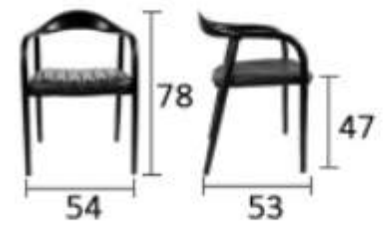

NEVA

SOLID BEECH WOOD FRAME
POLISHED IN ANY COLOUR
UPHOLSTERED IN FABRIC OR LEATHER
CNC SEWING OPTION
PACKED IN CARTON BOX