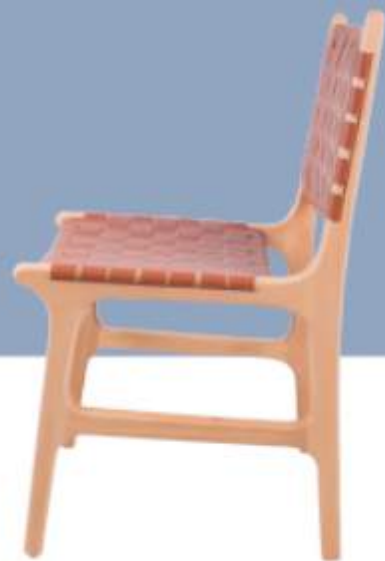

BEECH WOOD FRAME
POLISHED IN ANY COLOUR
UNPHOLSTRETED IN FABRIC OR LEATHER
PACKED IN CARTON BOX

BEECH WOOD FRAME
POLISHED IN ANY COLOUR
UNPHOLSTRETED IN REAL LEATHER
PACKED IN CARTON BOX