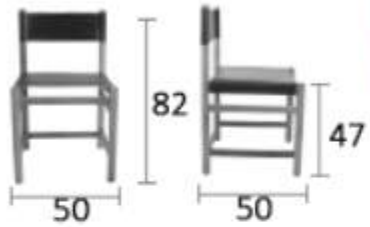

IROK

IREKO FRAME
OILED IN IREKO OIL
UPHOLSTERED IN REAL LEATHER
PACKED IN CARTON BOX