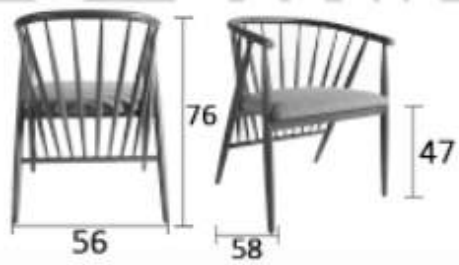

S-LAM

SOLID BEECH WOOD FRAME
POLISHED IN ANY COLOUR
UPHOLSTRETED IN FABRIC OR LEATHER
PACKED IN CARTON BOX