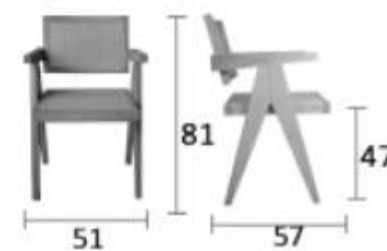

SAUN

SOLID BEECH WOOD FRAME
POLISHED IN ANY COLOUR
UPHOLSTERED IN FABRIC OR LEATHER
PACKED IN CARTON BOX

MULLAN

SOLID BEECH WOOD FRAME
UPHOLSTERED IN FABRIC OR LEATHER
POLISHED IN ANY COLOUR
BAMBOO MESH OPTION
PACKED IN CARTON BOX

BELGIE

SOLID BEECH WOOD FRAME
POLISHED IN ANY COLOUR
JUTE ROPE WEAVING
PACKED IN CARTON BOX